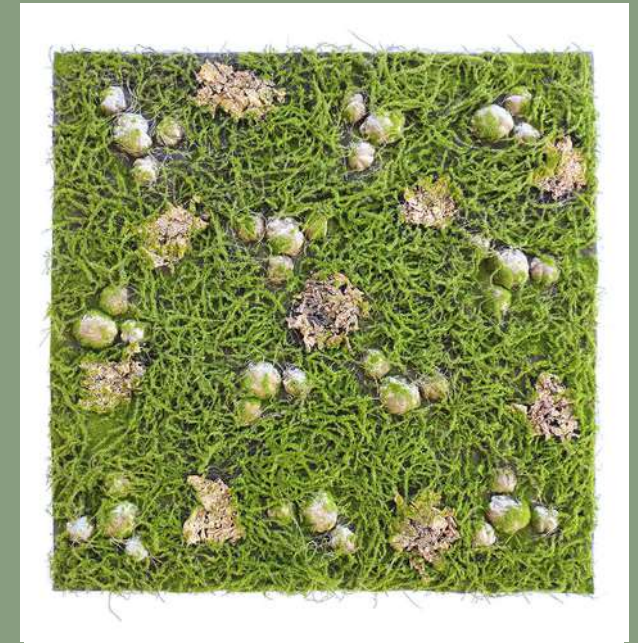

Sena

Usos: Interior

Medida: 100x100cm

61,25€/m²

Niger

Usos: Interior

Medida: 100x100cm

61,25€/m²